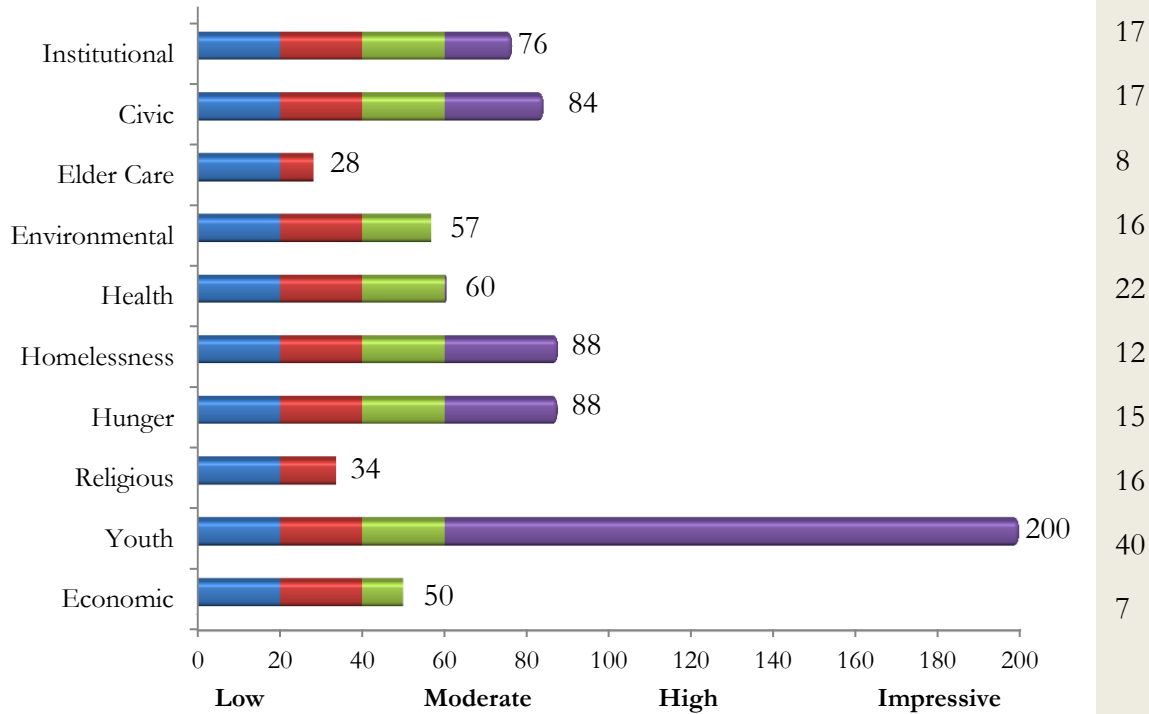

2013 *NASCE/Bonner* Quick Facts

Bonner Students: 198 students out of 27,038

	<u>Bonnors</u>	<u>SAMPLE</u>
Percentage of Students Reporting Service in College	100%	46%
Percentage of Students Reporting Service Prior to College	97%	86%

POP Scores

Student Opinions (Agree or Strongly Agree):

Overall, I would say that my college or university promotes community service among the student body.	93%	84%
I think the college does an appropriate job of informing students of all the ways they can be engaged in the community.	84%	72%
Overall, I am satisfied with my personal level of involvement in community service here at my college or university.	86%	59%

Overall and Area Level POP Scores:

Before and at College